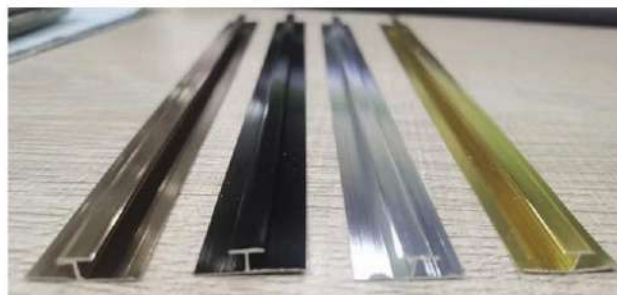

Unión Tipo "H"

SKU:
980812
980811
980810
980809